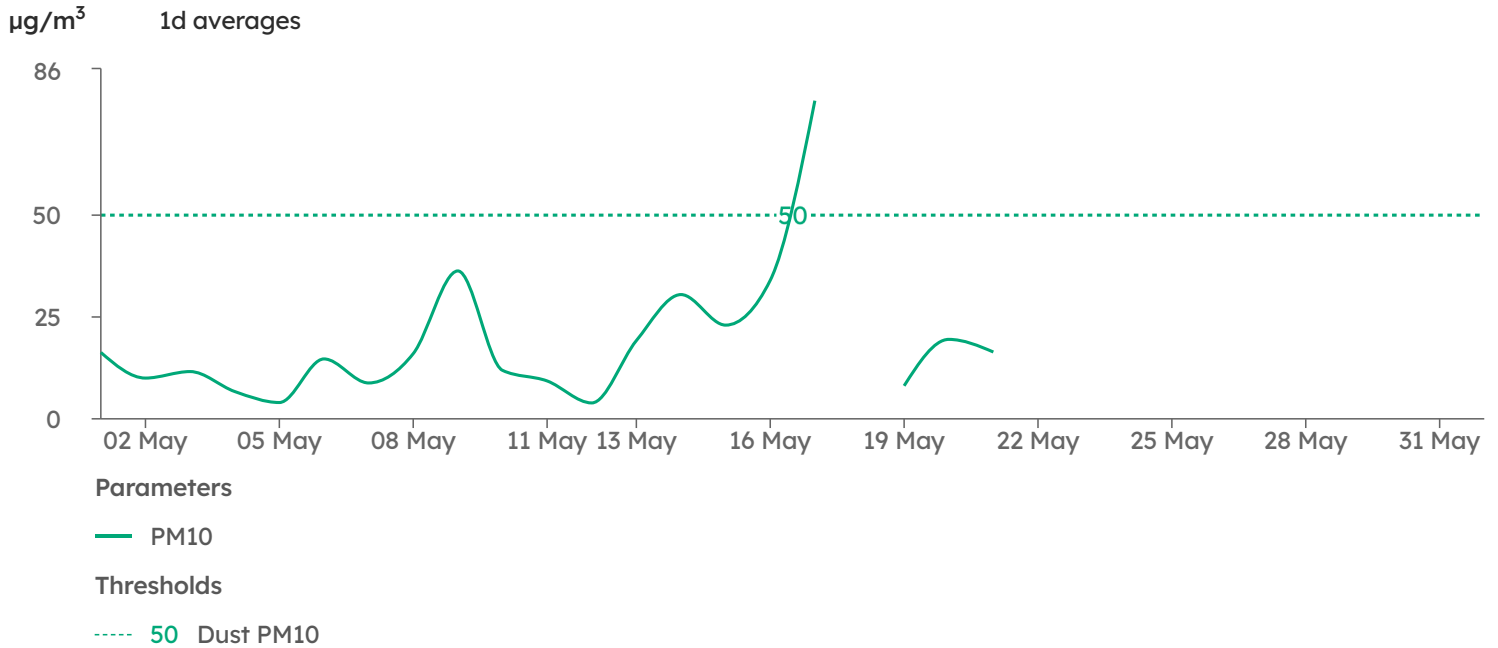

Dust Monitoring Graphs

 Site Compound

01 May 2024 - 31 May 2024

Daily Notes

Date and time	By	Note
24 May 2024 14:27	Michael	High fog levels this morning contributing spike. Not dust related.
06 Jun 2024 07:04	Michael	Site Hive Devices appears to be having connectivity issues. Contacted Site Hive and replaced device expected on site shortly.