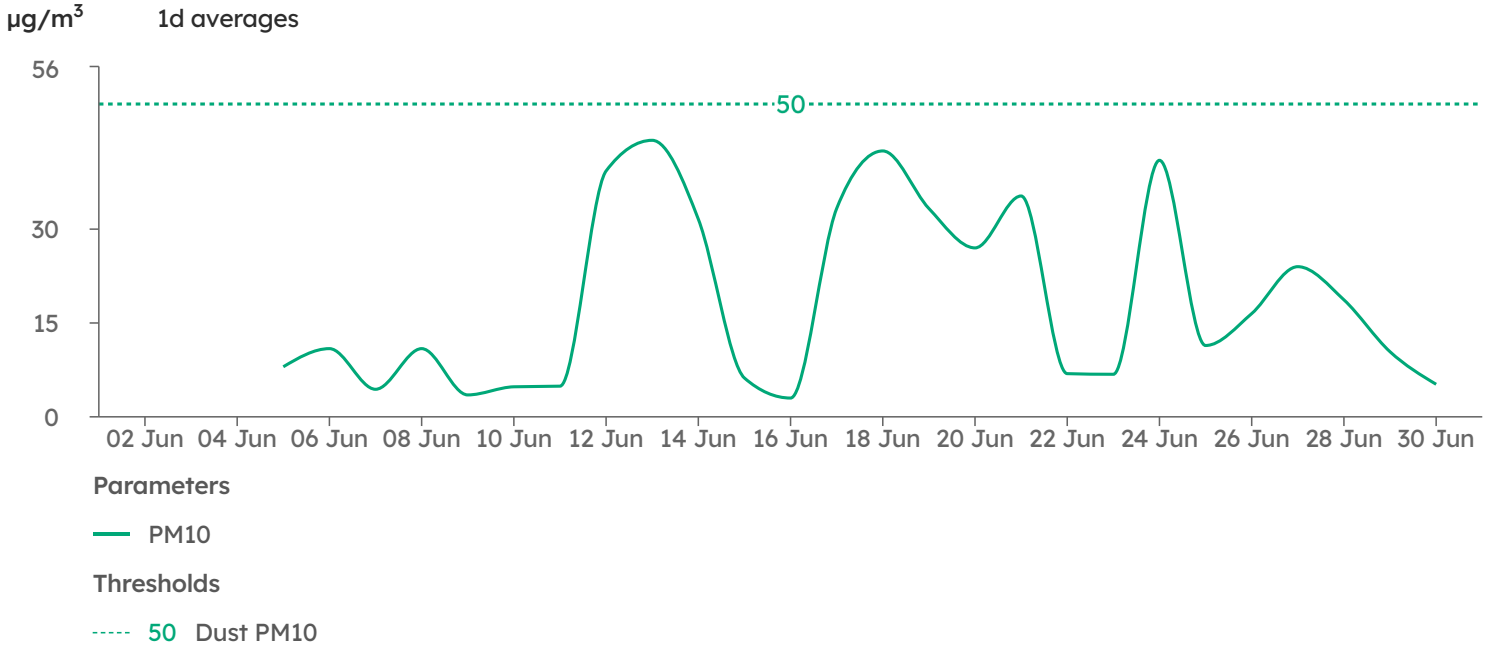

### Dust Monitoring Graphs

 Site Compound

01 Jun 2024 - 30 Jun 2024

### Daily Notes

Date and time	By	Note
06 Jun 2024 07:11	Michael	Significant fog today which will give false high readings for dust.
24 Jun 2024 09:34	Michael	Fog this morning creating false reading