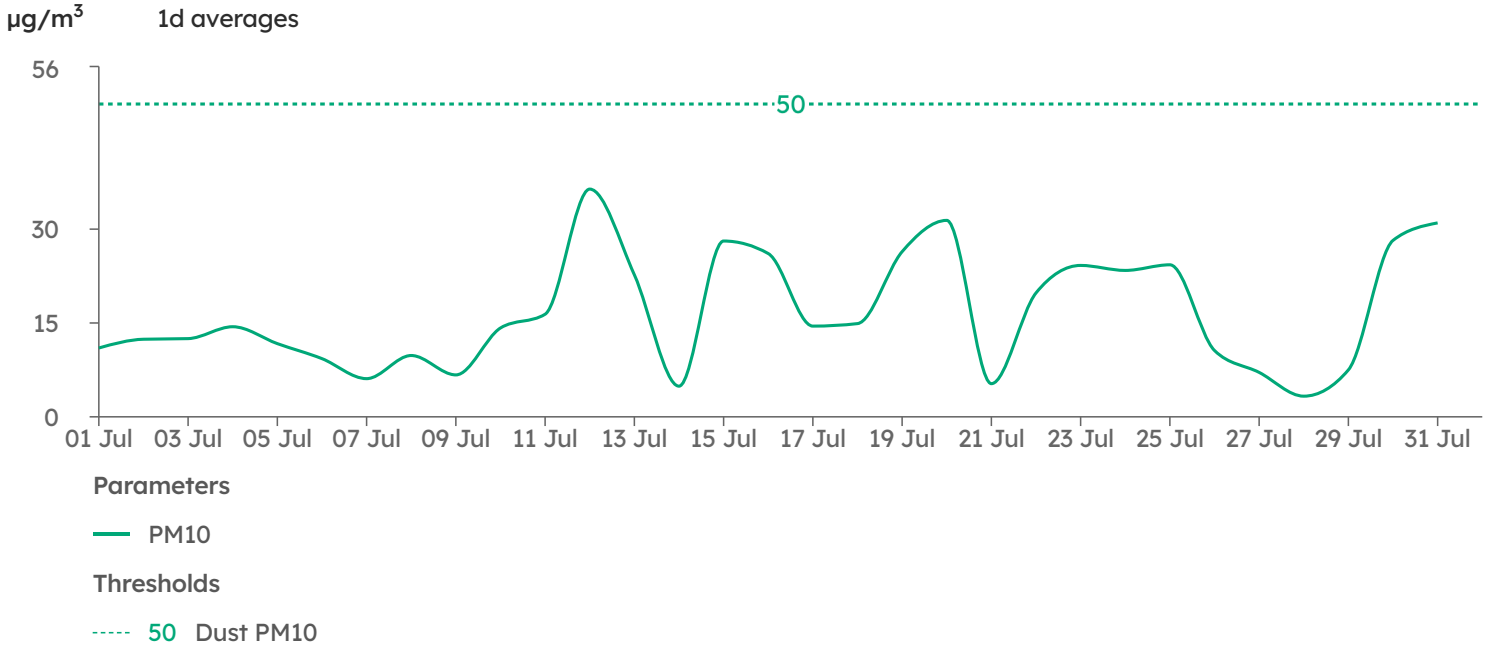

### Dust Monitoring Graphs

Site Compound

01 Jul 2024 - 31 Jul 2024

### Daily Notes

Date and time	By	Note
12 Jul 2024 07:41	Patrick	Very foggy today and is impacting monitor