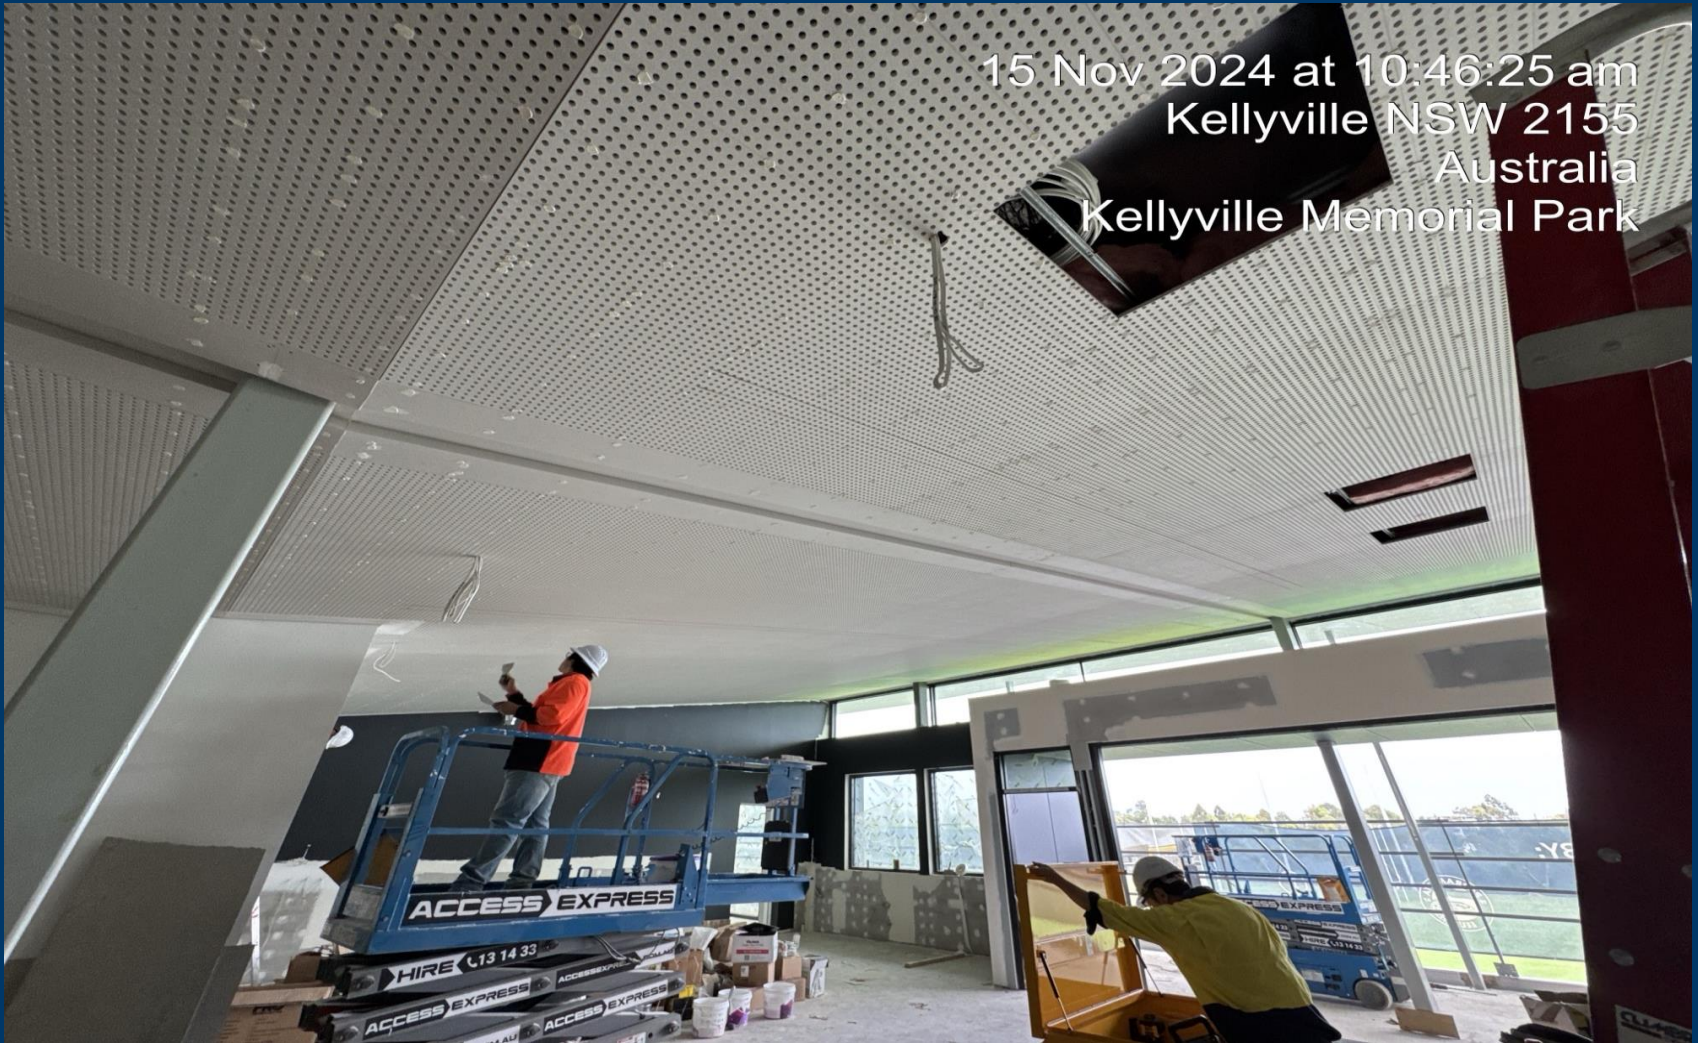

## PROGRESS PHOTOS

15 Nov 2024 at 10:46:14 am  
Kellyville NSW 2155  
Australia  
Kellyville Memorial Park

Building B – Setting and Sanding Ceiling (GF Pour 2)

## PROGRESS PHOTOS

15 Nov 2024 at 10:46:25 am  
Kellyville NSW 2155  
Australia  
Kellyville Memorial Park

Building B – Setting and Sanding Ceiling (GF Pour 2)